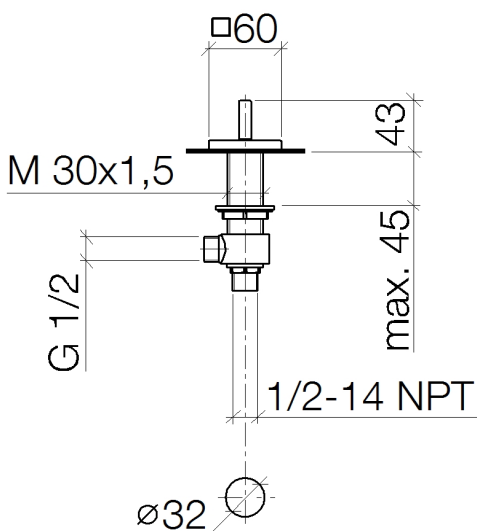

## Bathtub - MEM

Deck valve counter-clockwise closing hot - polished chrome

Article number: 20 000 783-00

- 1-1/4" hole diameter
- Flange 2-3/8" x 2-3/8"

## Dimensional drawing

## Bathtub - MEM

Deck valve counter-clockwise closing hot - polished chrome

Article number: 20 000 783-00

All dimensions in mm / inch = mm x 0,0394

### Spare parts list

Number	Item Number	Designation	Number of units
1	90 20 78 002 05-00	handle ( hot )	1
2	90 90 03 132 00 90	top	1
3	04 17 11 058 32 90	side panel	1
4	04 23 10 032 78 90	fixing set	1
5	04 17 11 023 10 90	distributor	1
6	09 30 11 059 90	disc	1
7	09 23 10 012 90	nut	1