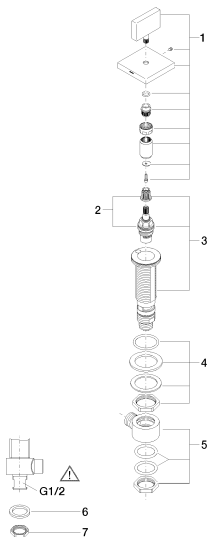

## Bathtub - MEM

Deck valve counter-clockwise closing hot - polished chrome

Article number: 20 000 783-00

- 1-1/4" hole diameter
- Flange 2-3/8" x 2-3/8"

## Dimensional drawing

### Flow rate chart

### Spare parts list

Number	Item Number	Designation	Number of units
1	90 20 78 002 05-00	handle ( hot )	1
2	90 90 03 132 00 90	top	1
3	04 17 11 058 32 90	side panel	1
4	04 23 10 032 78 90	fixing set	1
5	04 17 11 023 10 90	distributor	1
6	09 30 11 059 90	disc	1
7	09 23 10 012 90	nut	1